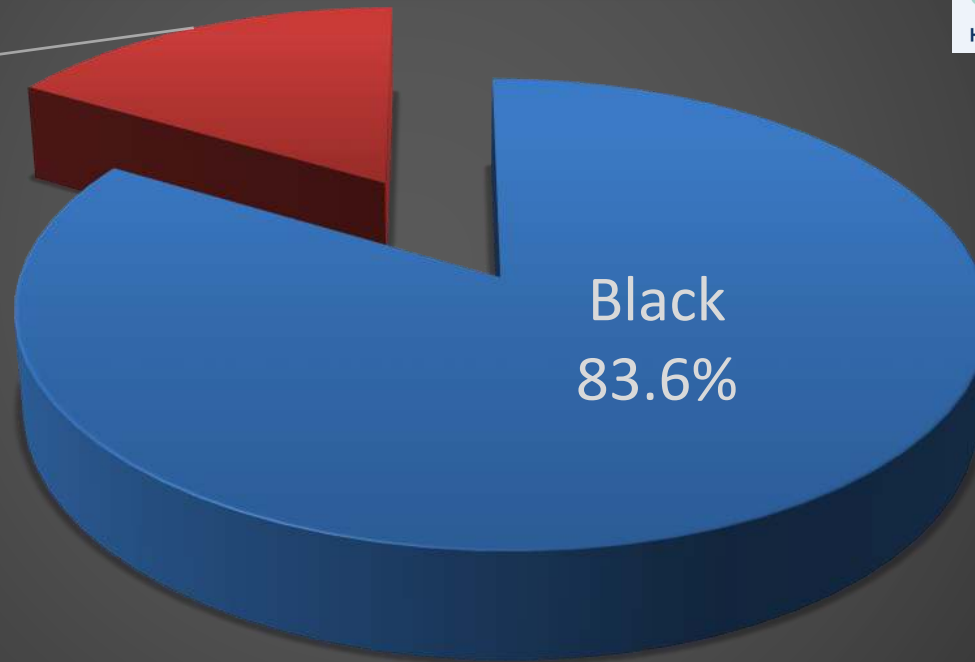

BEE Beneficiary Children Distribution as at 31 January 2020

White
16.4%

Black
83.6%